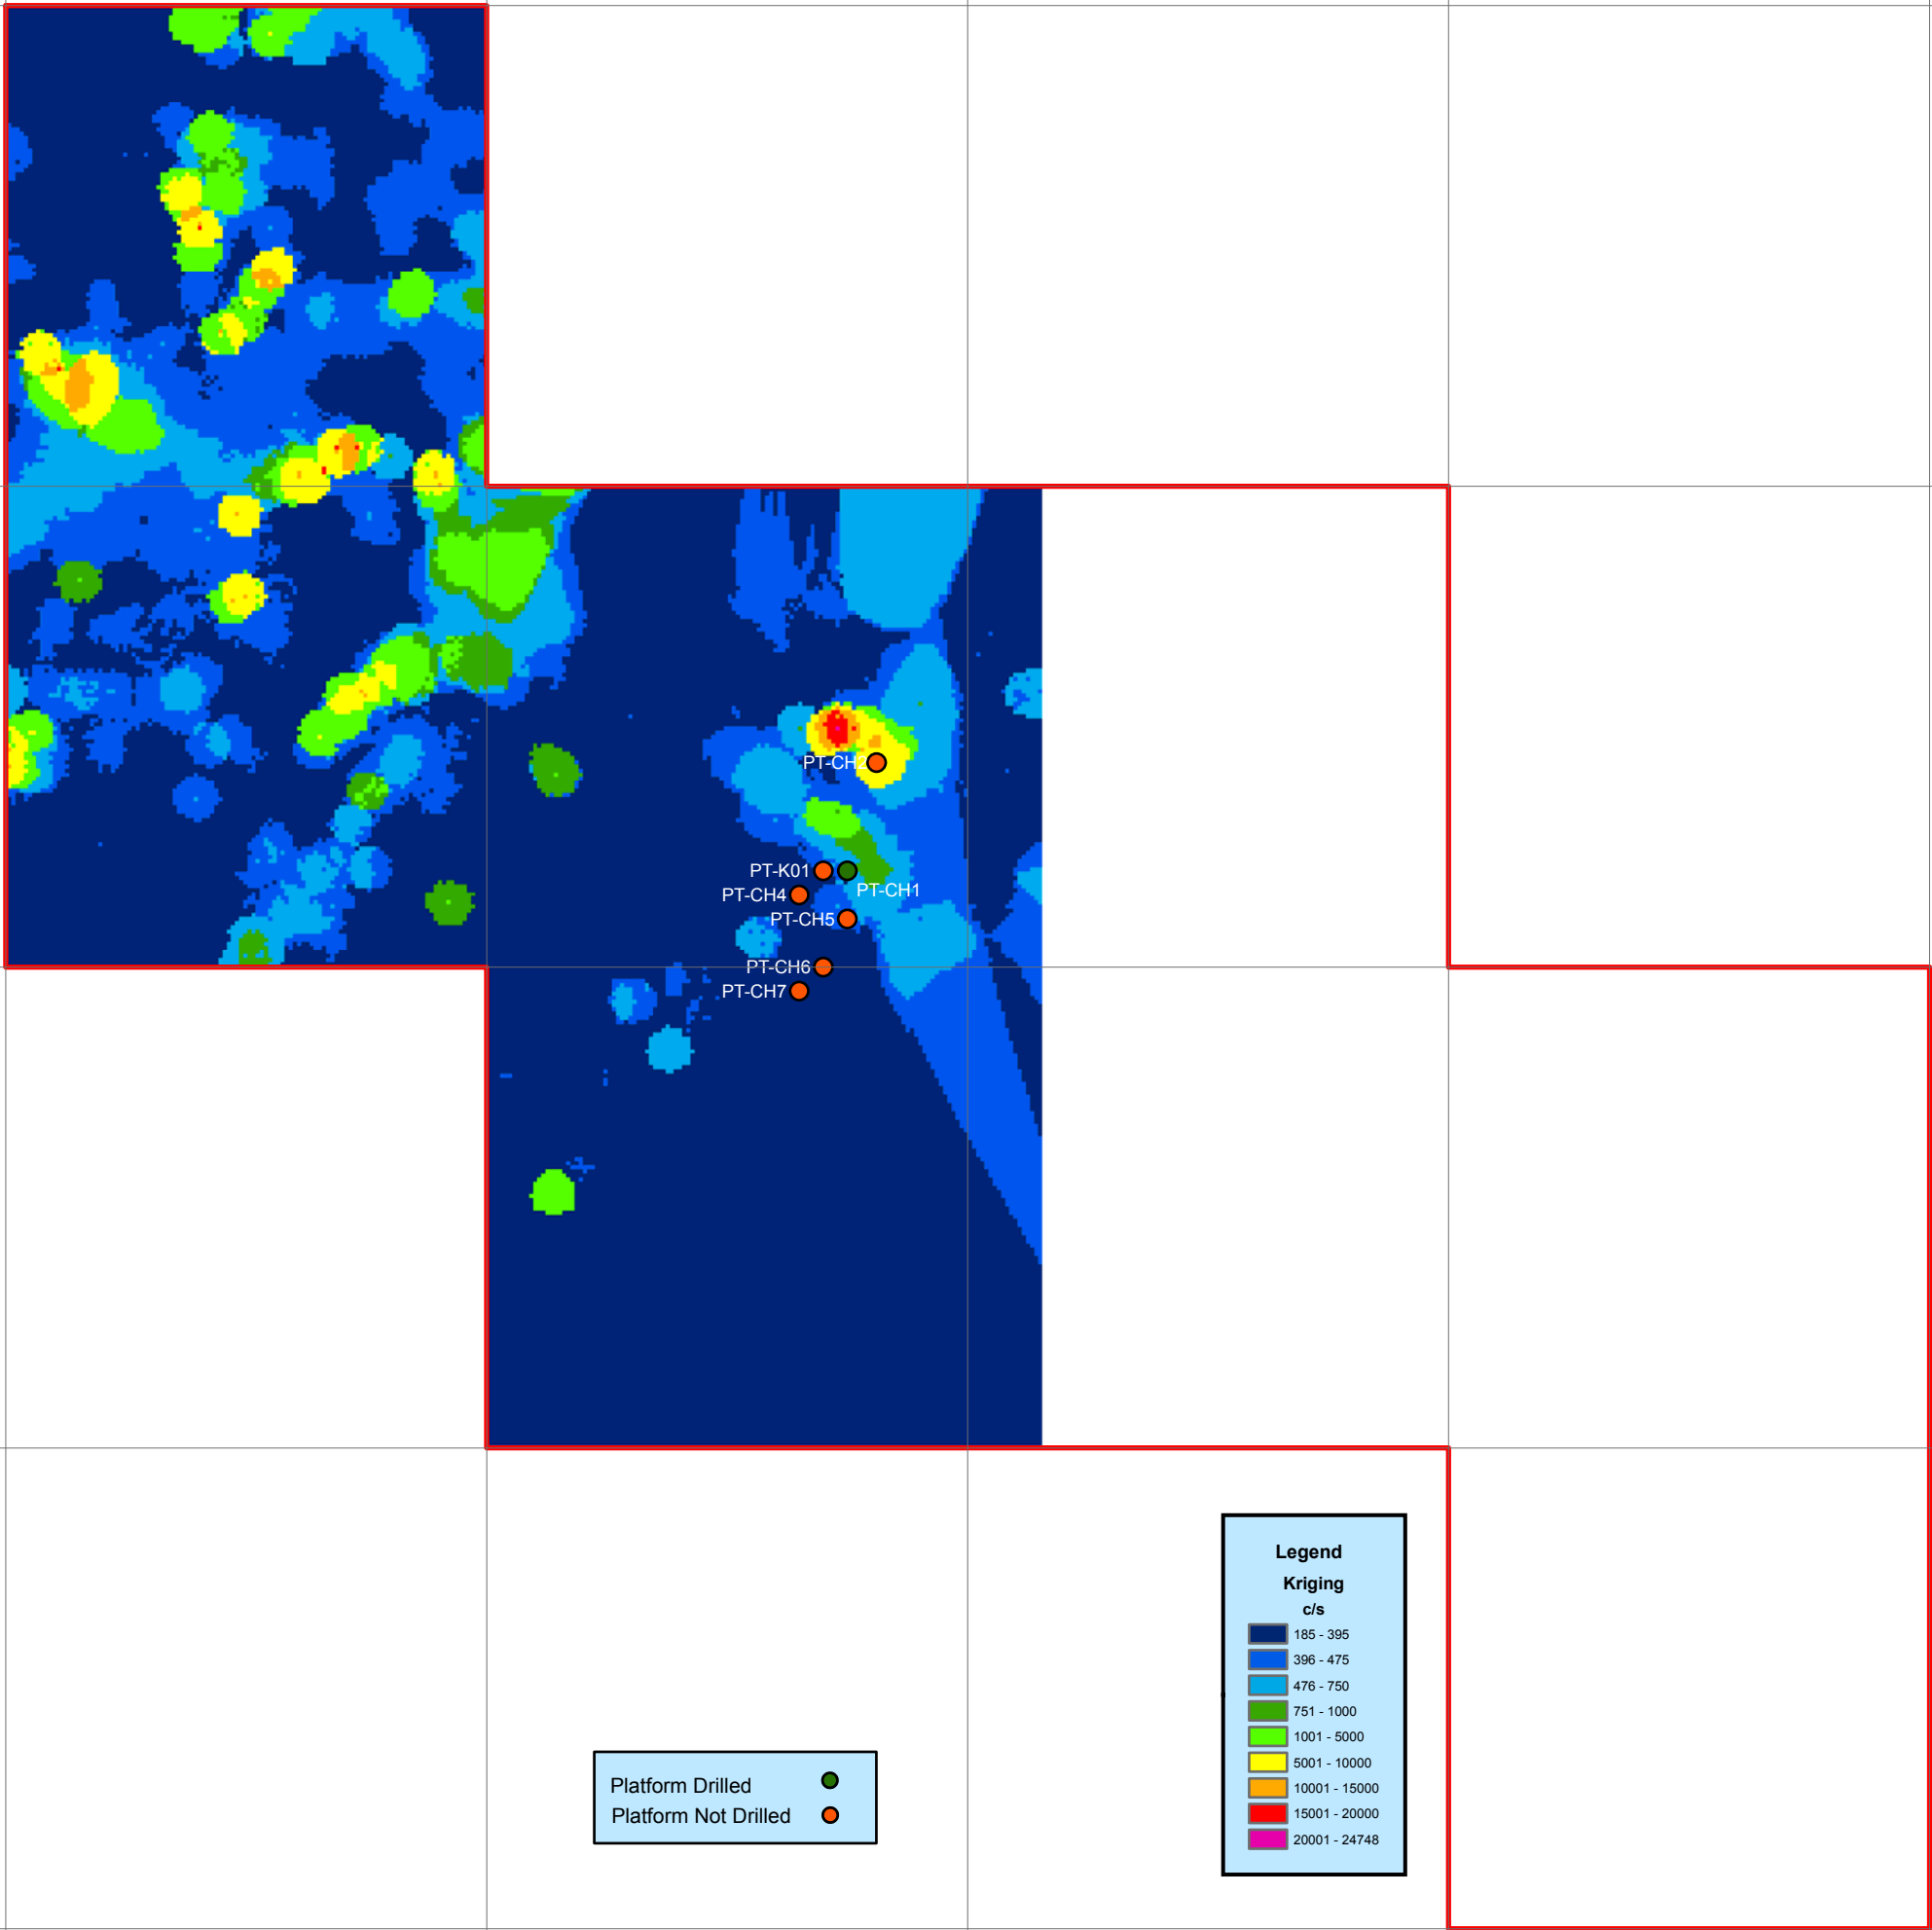

KIHITIAN PROJECT

Coordinate System: PSAD 56 UTM Zone 19S

Macusani Yellowcake Inc.